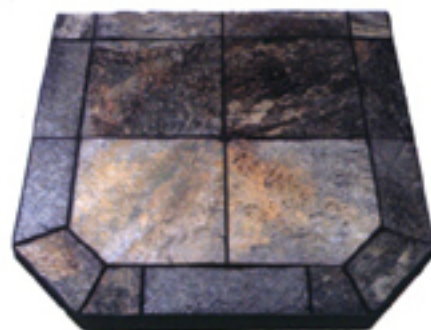

American Panel

SINCE 1979

Idaho Diamond Slate

Sand Castle Tile

Indian Silver Slate

Tested & Approved as floor and wall protection panels for wood, gas, pellet, coal and corn stoves

Rustic Quartz

Copper Slate - Polished